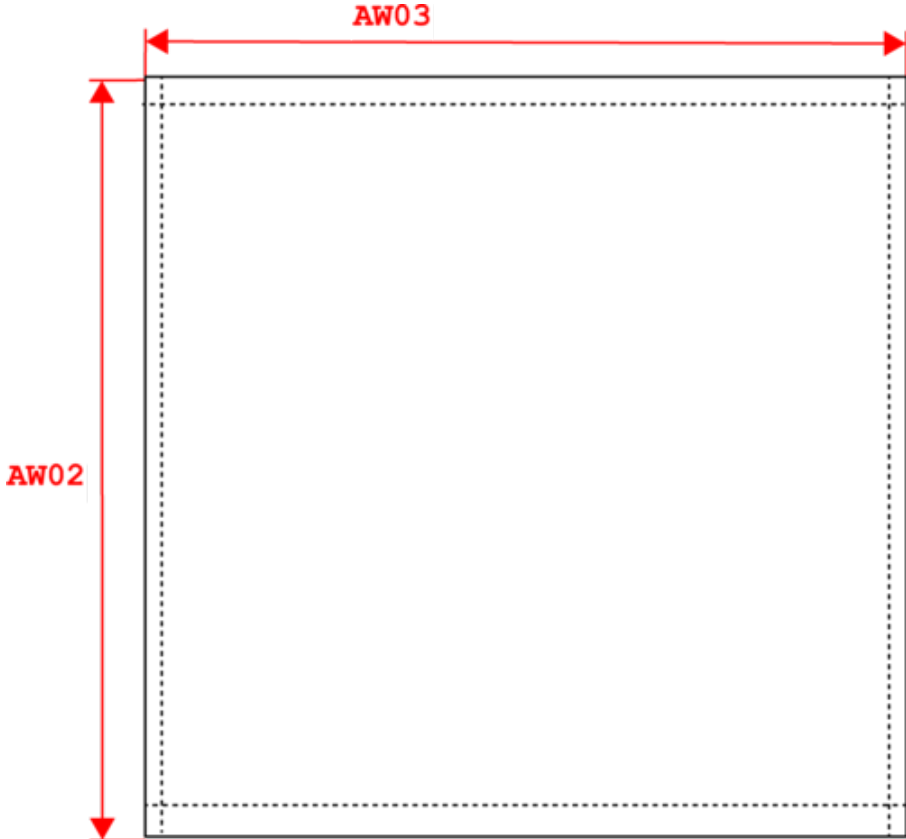

## Guest Hand Towel 30 cm x 30 cm – set of 5 towels

- Terry towelling fabric.
- Set of 5.

100% cotton. Looped fabric. Set of 5 towels. Size: 30 x 30 cm. Tear-away brand labels.

# KARIBAN

K104

Guest Hand Towel 30 cm x 30 cm – set of 5 towels

Dimensions (cm)

Measurements in cm	One Size
AW02 - Total height	30.00
AW03 - Total width	30.00